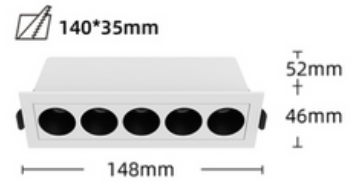

ALTA 4 Series

DIMENSIONS

FEATURES

Voltage	120 VAC
Frequency range	50 - 60 Hz
Wattage	8W
Lumen Flux	680 LM
Efficacy	85 lm/W
CRI	90
Warranty	5 years
Dimming	Dimmable TRIAC

CONFIGURATOR

Model	Power	Optics	CCT	CRI	Driver	Accessories	RAL Color
ALTA Serie 1	8W	15°	22K 2200K	9 90	12RE 120 VAC Dimmable TRIAC	N/A	WW White & White
		24°	30K 3000K				WB White & Black
		38°	40K 4000K				BB Black & Black
			50K 5000K				BW Black & White

ALTA 5 Series

DIMENSIONS

FEATURES

Voltage	120 VAC
Frequency range	50 - 60 Hz
Wattage	10W
Lumen Flux	850 LM
Efficacy	85 lm/W
CRI	90
Warranty	5 years
Dimming	Dimmable TRIAC

CONFIGURATOR

Model	Power	Optics	CCT	CRI	Driver	Accessories	RAL Color	
ALTS Serie 1	10W	15°	22K 2200K	9 90	12RE 120 VAC Dimmable TRIAC	N/A	WW White & White	
		24°	30K 3000K				EB Emergency Battery	WB White & Black
		38°	40K 4000K					BB Black & Black
			50K 5000K					BW Black & White