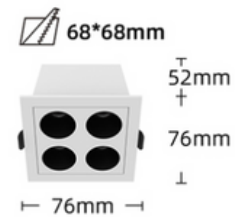

ALTA 4 Series

DIMENSIONS

FEATURES

Voltage	120 VAC
Frequency range	50 - 60 Hz
Wattage	8W
Lumen Flux	680 LM
Efficacy	85 lm/W
CRI	90
Warranty	5 years
Dimming	Dimmable TRIAC

CONFIGURATOR

Model	Power	Optics	CCT	CRI	Driver	Accessories	RAL Color
ALTA Serie 1	8W	15°	22K 2200K	9 90	12RE 120 VAC Dimmable TRIAC	N/A	WW White & White
		24°	30K 3000K				WB White & Black
		38°	40K 4000K				BB Black & Black
			50K 5000K				BW Black & White

ALTA 5 Series

DIMENSIONS

FEATURES

Voltage	120 VAC
Frequency range	50 - 60 Hz
Wattage	10W
Lumen Flux	850 LM
Efficacy	85 lm/W
CRI	90
Warranty	5 years
Dimming	Dimmable TRIAC

CONFIGURATOR

Model	Power	Optics	CCT	CRI	Driver	Accessories	RAL Color	
ALTS Serie 1	10W	15°	22K 2200K	9 90	12RE 120 VAC Dimmable TRIAC	N/A	WW White & White	
		24°	30K 3000K				EB Emergency Battery	WB White & Black
		38°	40K 4000K					BB Black & Black
			50K 5000K					BW Black & White