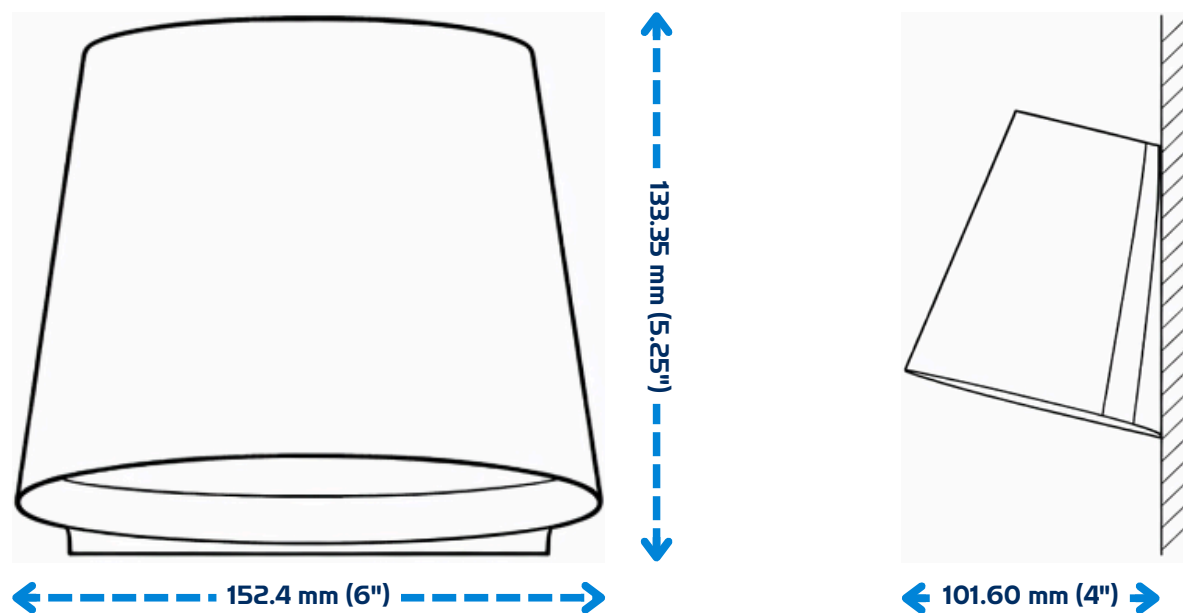

DIMENSIONS: