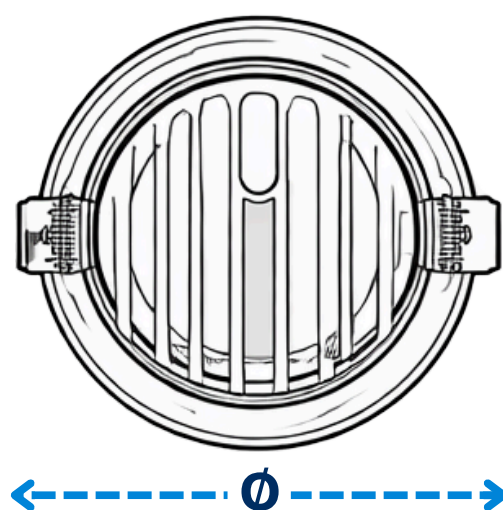

DIMENSIONS:

ELA-3	Ø: 85 mm (3.35") H: 80 mm (3.15")
ELA-4	Ø: 108 mm (4.25") H: 104 mm (4.1")

CONFIGURATION:

MODEL	POWER	OPTICS	CCT	CRI	DRIVER	ACCESSORIES	COLOR
ELA-3	10W	15D 15°	27K 2700K	8 80	12RE 120 VAC Dimmable TRIAC	MPR-234 Mounting Plate	W White
ELA-4	20W	24D 24°	30K 3000K	9 90	27RE 100 ~ 277 VAC Dimmable. 0 ~ 10 V	N/A	B Black
		38D 38°	40K 4000K		27RE 120 ~ 277 VAC Dimmable. 0 ~ 10 V		** Other Options On Request