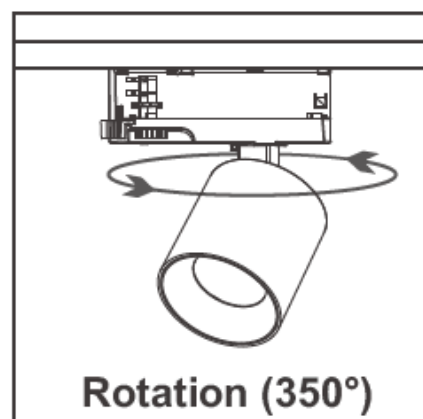

DIMENSIONS:

Watt (W)	Size (mm)
10W	Ø: 78mm (2.36") L: 85 mm (2.62")
20W	Ø: 88 mm (2.95") L: 92 mm (3.07")