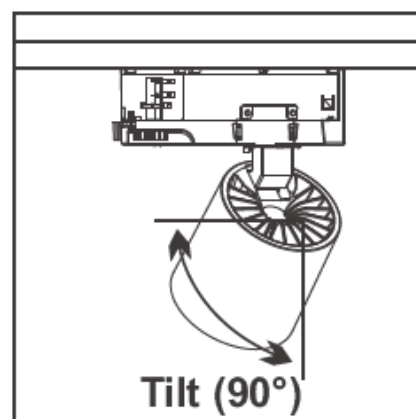

DIMENSIONS:

Watt (W)	Size (mm)
10W	Ø: 78mm (2.36") L: 85 mm (2.62")
20W	Ø: 88 mm (2.95") L: 92 mm (3.07")