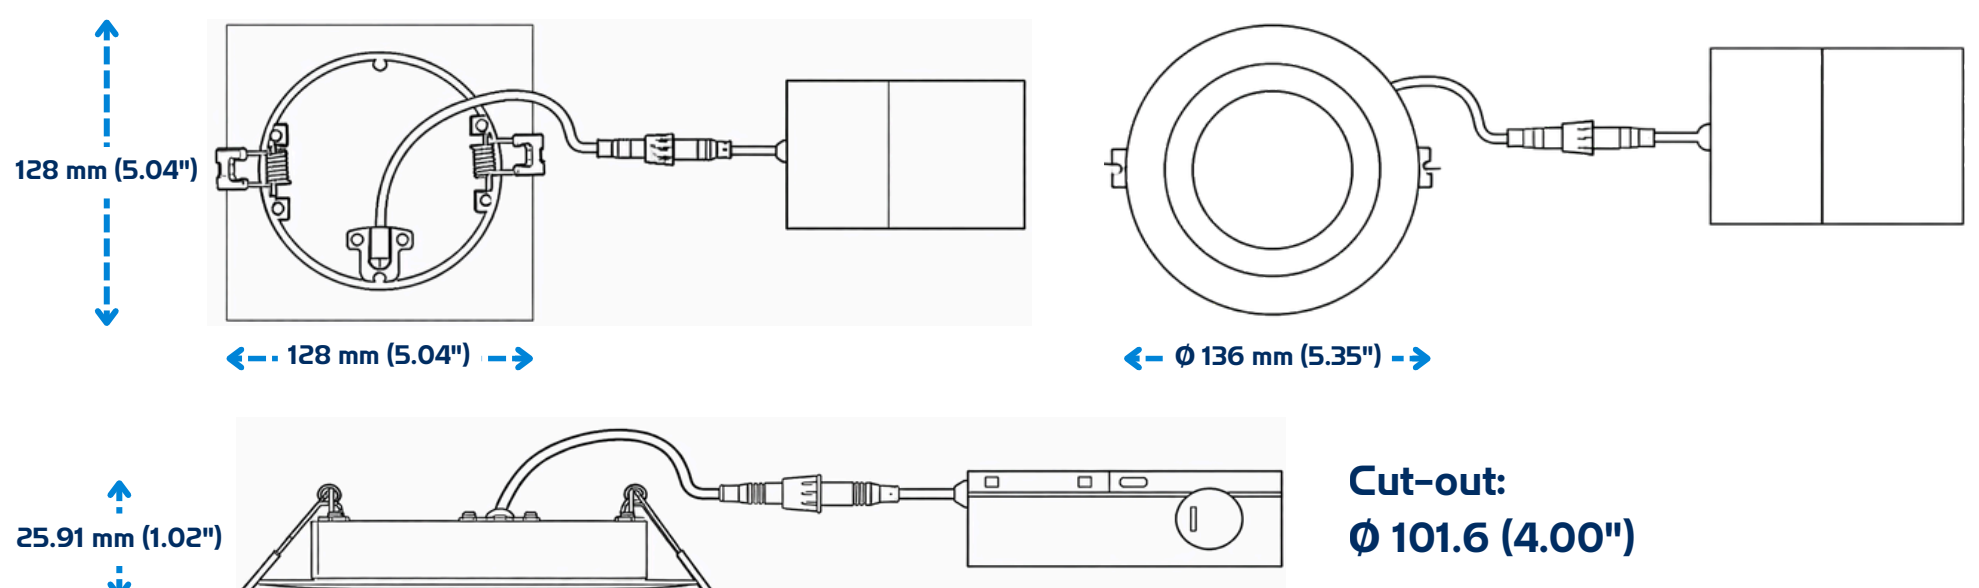

DIMENSIONS: