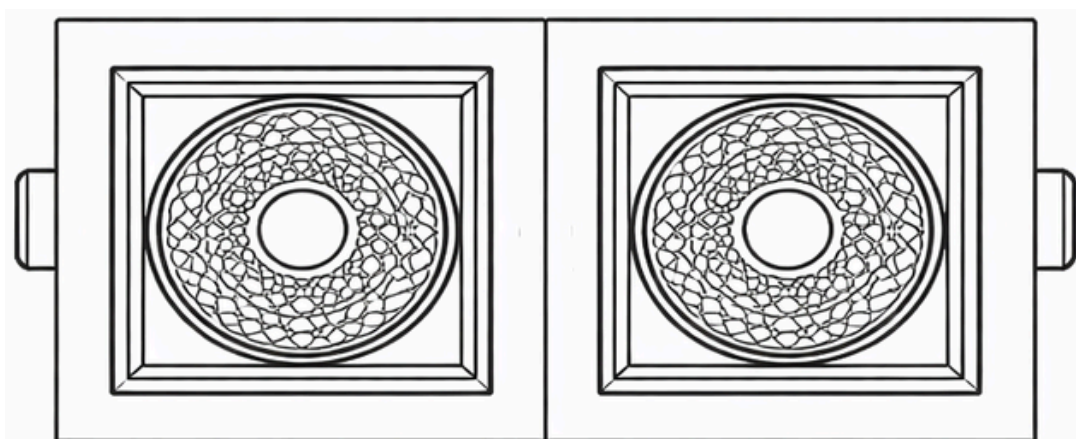

DIMENSIONS:

LOT2H-2S

Width: 65 mm (2.6")
Height: 130 mm (5.12")

LOT2H-3S

Width: 65 mm (2.6")
Height: 150 mm (5.91")

LOT2H-4S

Width: 65 mm (2.6")
Height: 180 mm (7.09")

CONFIGURATION: