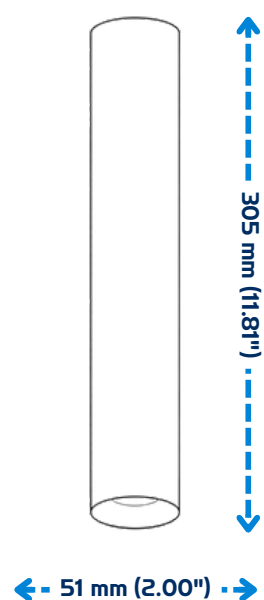

DIMENSIONS: