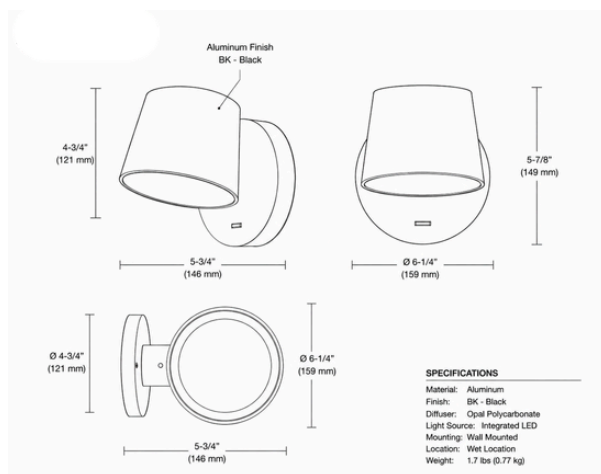

DIMENSIONS