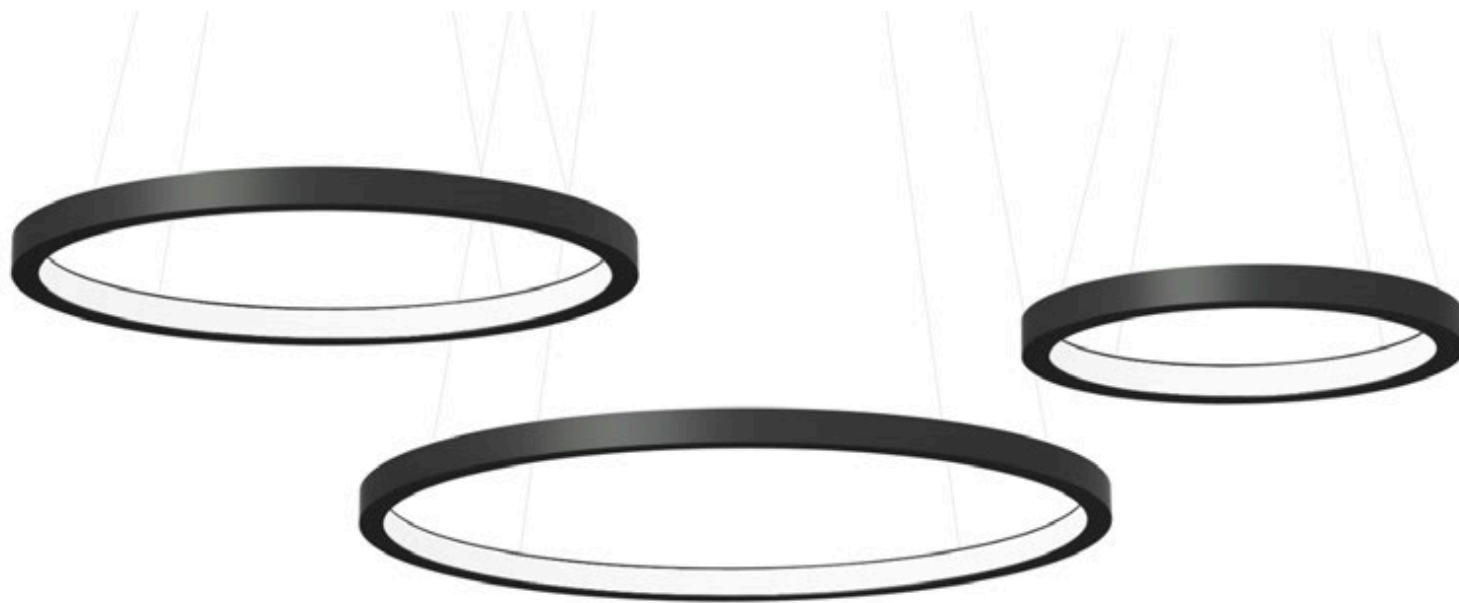

RING IN Series

TECHNICAL INFORMATION:

Voltage Range	120 VAC | 100 ~ 277 VAC
Power Factor	≥ 0.90
Luminous Flux	2400 lm ~ 7200 lm
Efficiency	≥ 100 lm/W
Dimming	Dimmable. 0 ~ 10 V
Lifetime	≥ 50 000 Hours
Mounting	Pendant | Surface