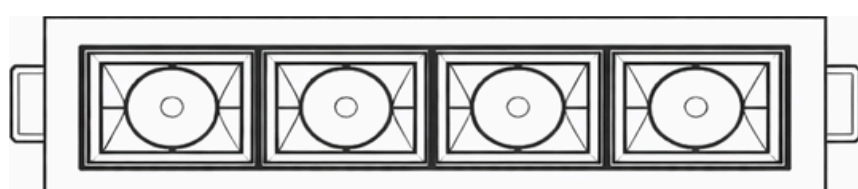

DIMENSIONS:

Trail - 3 Head

W: 131 mm (5.2")
H: 55 mm (2.17")

Trail - 4 Head

W: 169 mm (6.65")
H: 55 mm (2.17")

Trail - 5 Head

W: 207 mm (8.15")
H: 55 mm (2.17")

CONFIGURATION: