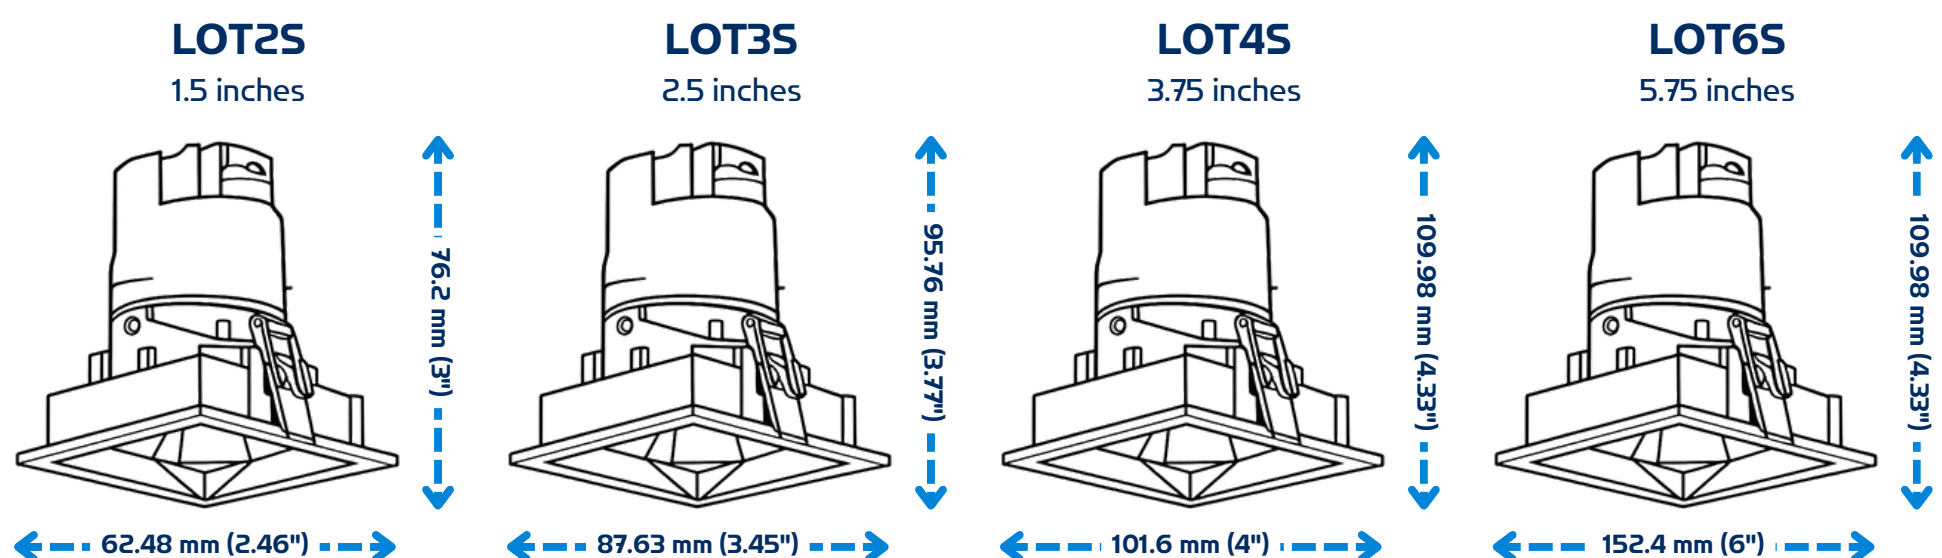

DIMENSIONS: