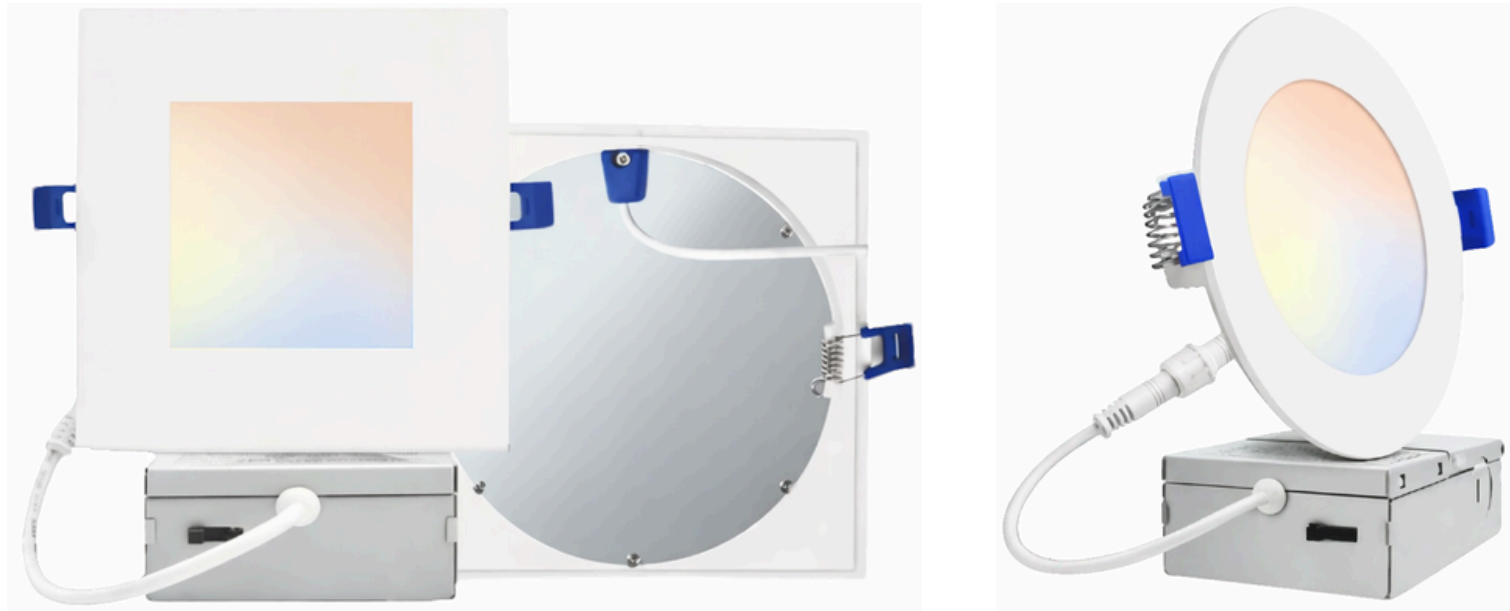

CYMBAL Series