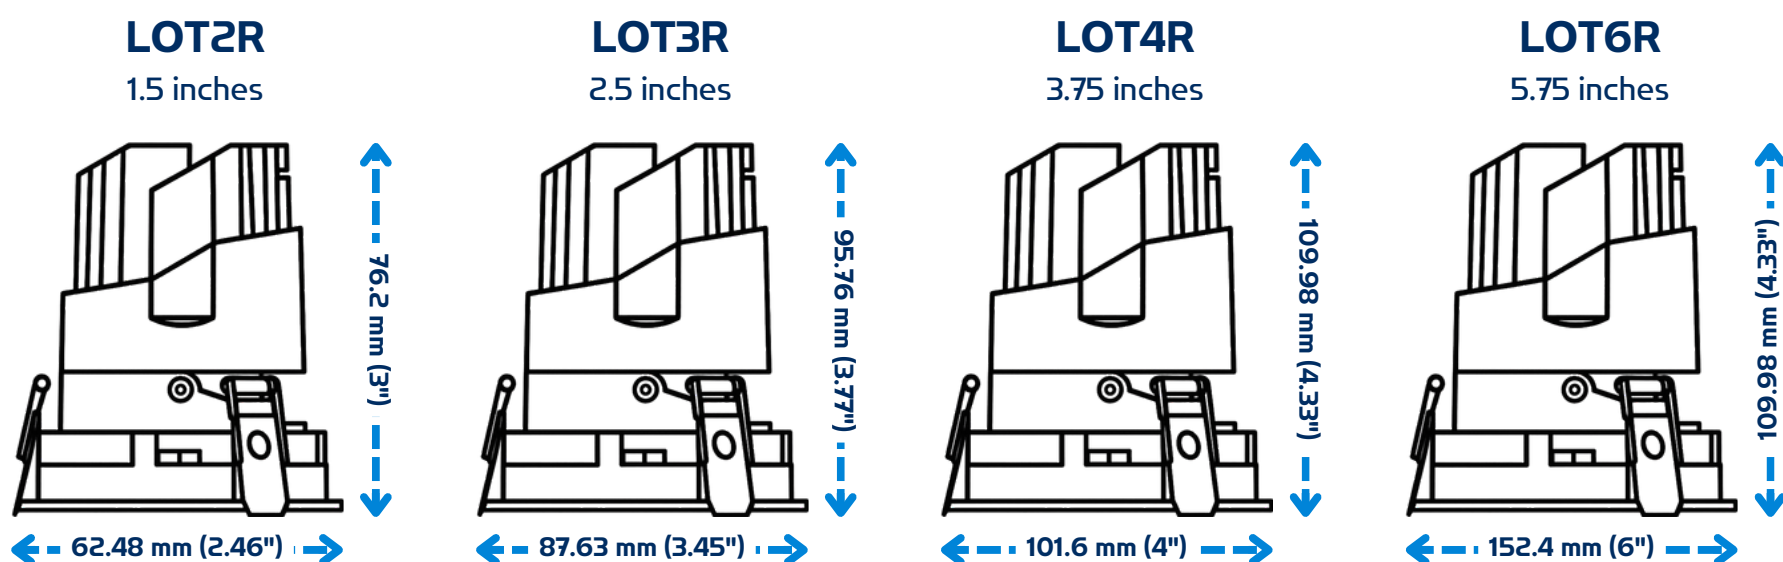

DIMENSIONS: