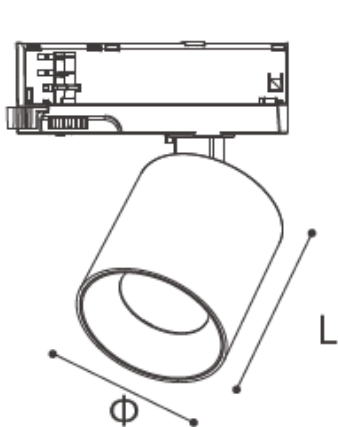

DIMENSIONS:

Watt (W)	Size (mm)
10W	Ø: 78mm (2.36") L: 85 mm (2.62")
20W	Ø: 88 mm (2.95") L: 92 mm (3.07")

CONFIGURATION:

MODEL	POWER	OPTICS	CCT	CRI	DRIVER	ACCESSORIES	COLOR
TRK02	10W	15D 15°	30K 3000K	9 90	12RE 120 VAC Dimmable TRIAC	N/A	W White
	20W	24D 24°	40K 4000K		22RE 120 ~ 220 VAC Dimmable. 0 ~ 10 V		B Black
		36D 36°	50K 5000K				** Other Options On Request
		45D 45°					
		60D 60°					