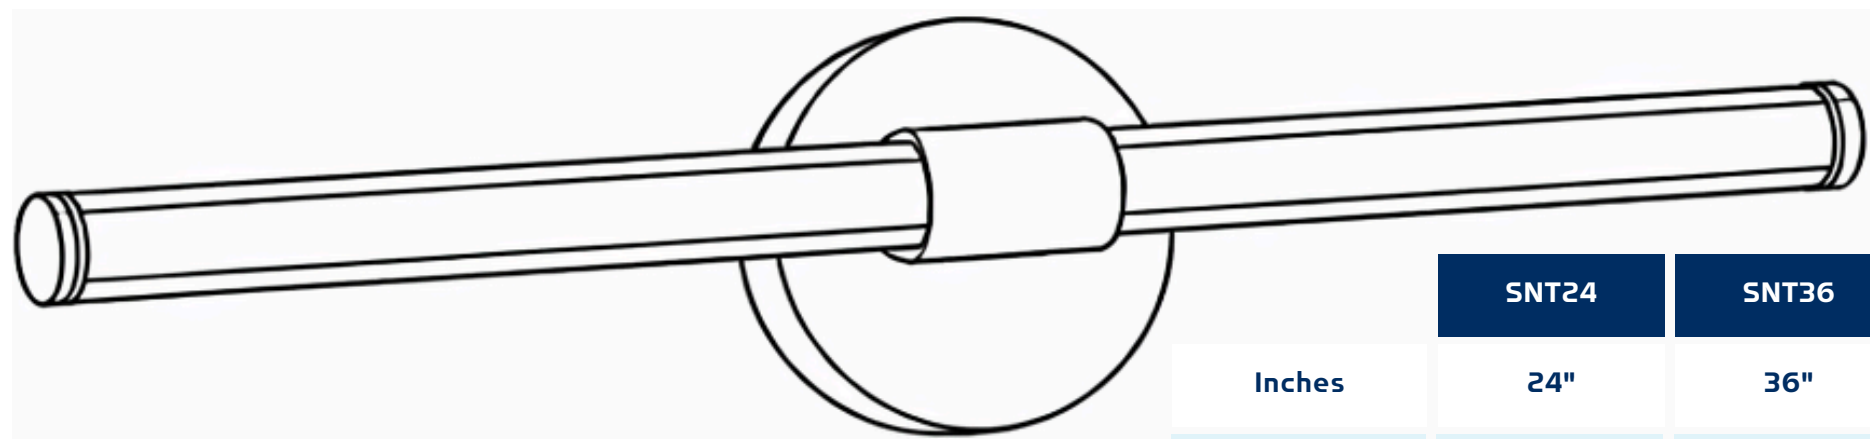

DIMENSIONS:

	SNT24	SNT36
Inches	24"	36"
Millimeters	609.6 mm	914.4 mm