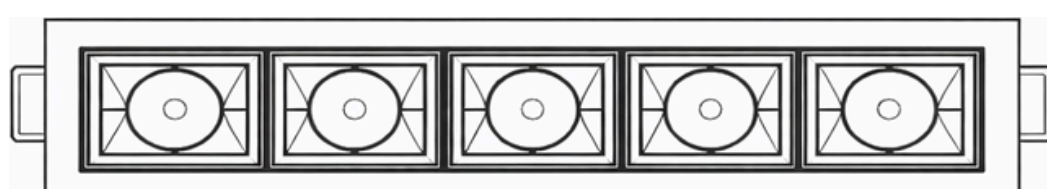

DIMENSIONS:

Trail - 3 Head

W: 131 mm (5.2")
H: 55 mm (2.17")

Trail - 4 Head

W: 169 mm (6.65")
H: 55 mm (2.17")

Trail - 5 Head

W: 207 mm (8.15")
H: 55 mm (2.17")

CONFIGURATION: