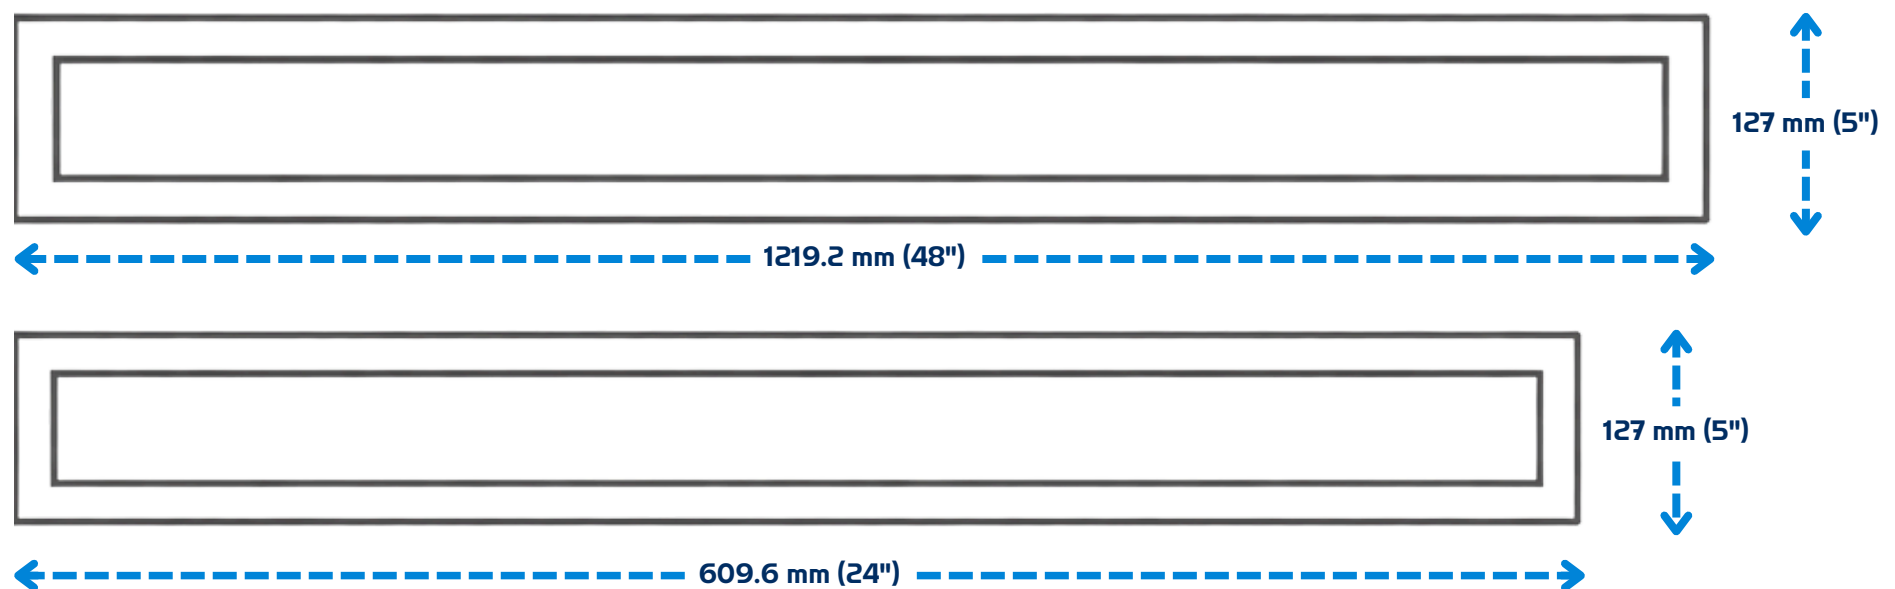

DIMENSIONS: