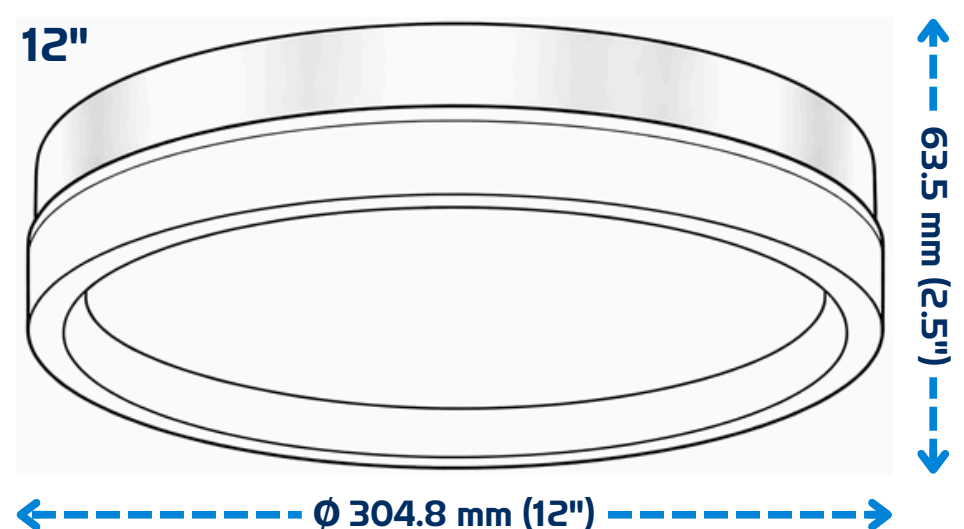

DIMENSIONS: