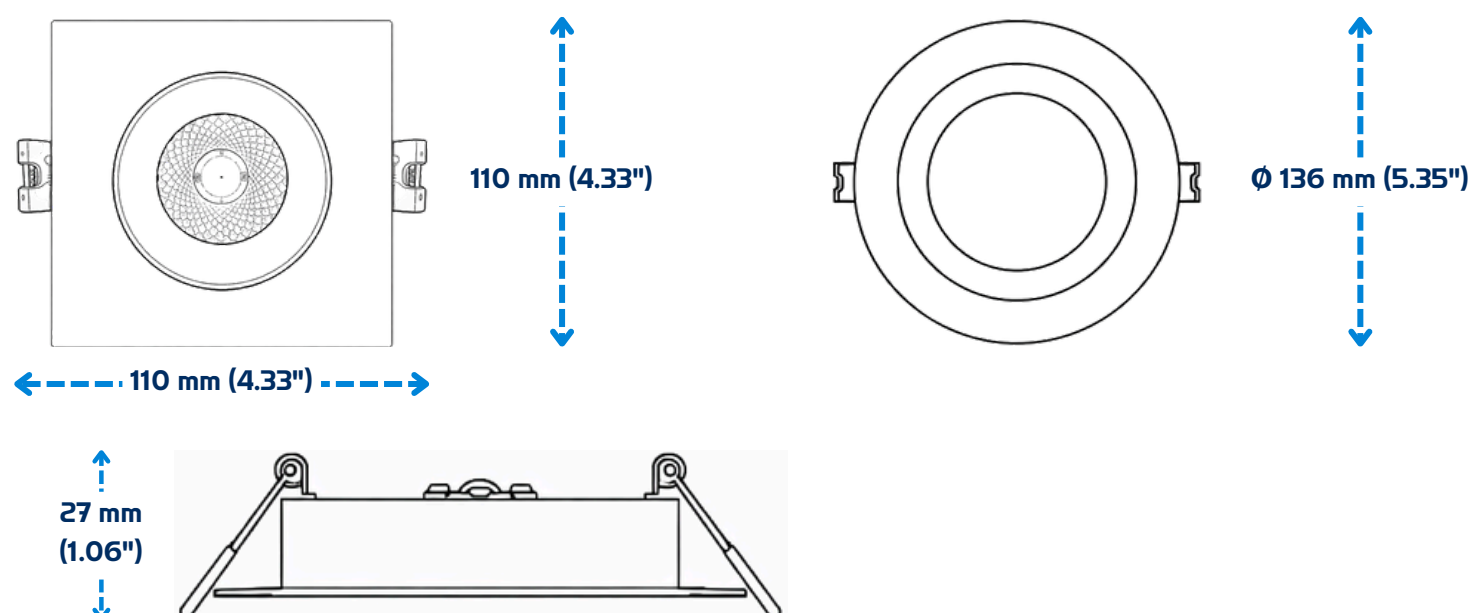

DIMENSIONS: