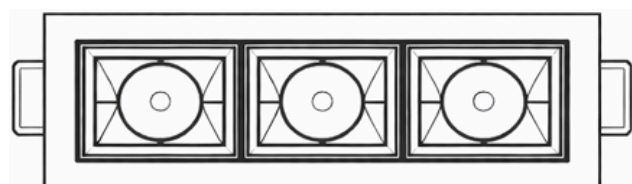

DIMENSIONS:

Trail - 3 Head

W: 131 mm (5.2")
H: 55 mm (2.17")