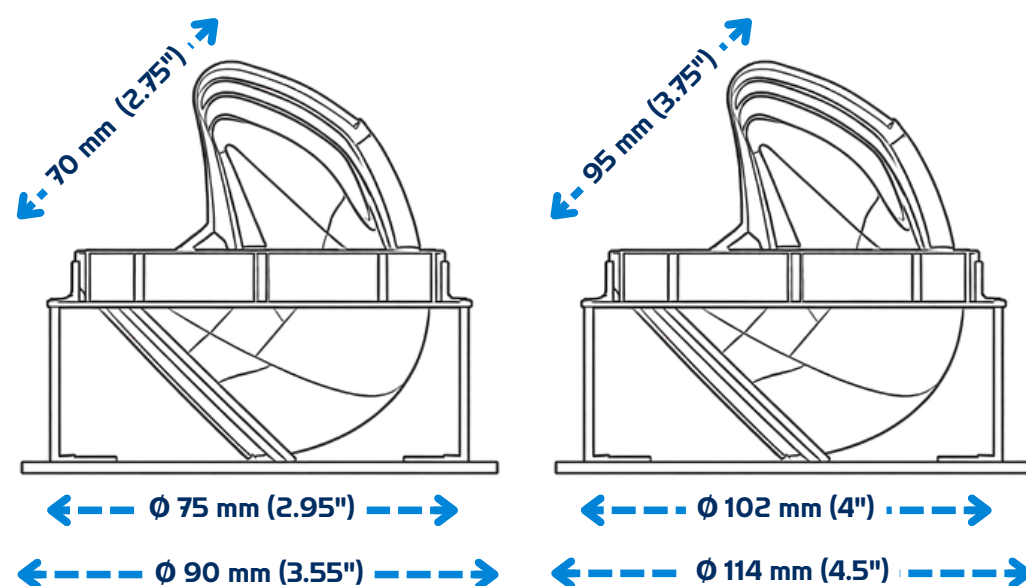

DIMENSIONS: