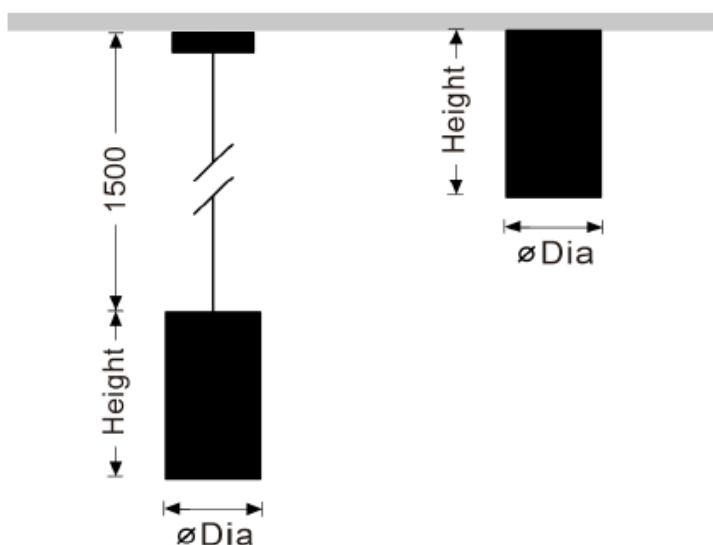

DIMENSIONS:

Model	R55	R75	R95
Diameter (Ø)	Ø55 (2.17")	Ø75 (2.95")	Ø95 (3.75")
H (Height)	100 (3.95")	130 (5.12")	140 (5.51")

CONFIGURATION:

MODEL	POWER	OPTICS	CCT	CRI	DRIVER	ACCESSORIES	COLOR
ORB55	Φ55x100 7W	15D 15°	30K 3000K	8 80	12RE 120 VAC Dimmable TRIAC	PMA Pendant Mount Accessories	WW White & White
ORB75	Φ75x130 12W	25D 25°	40K 4000K	9 90	27RE 100 ~ 277 VAC Dimmable. 0 ~ 10 V	N/A	WB White & Black
ORB95	Φ95x140 18W	30D 30°	50K 5000K		27RE 120 ~ 277 VAC Dimmable. 0 ~ 10 V		BB Black & Black
		45D 45°					BW Black & White
							** Other Options On Request