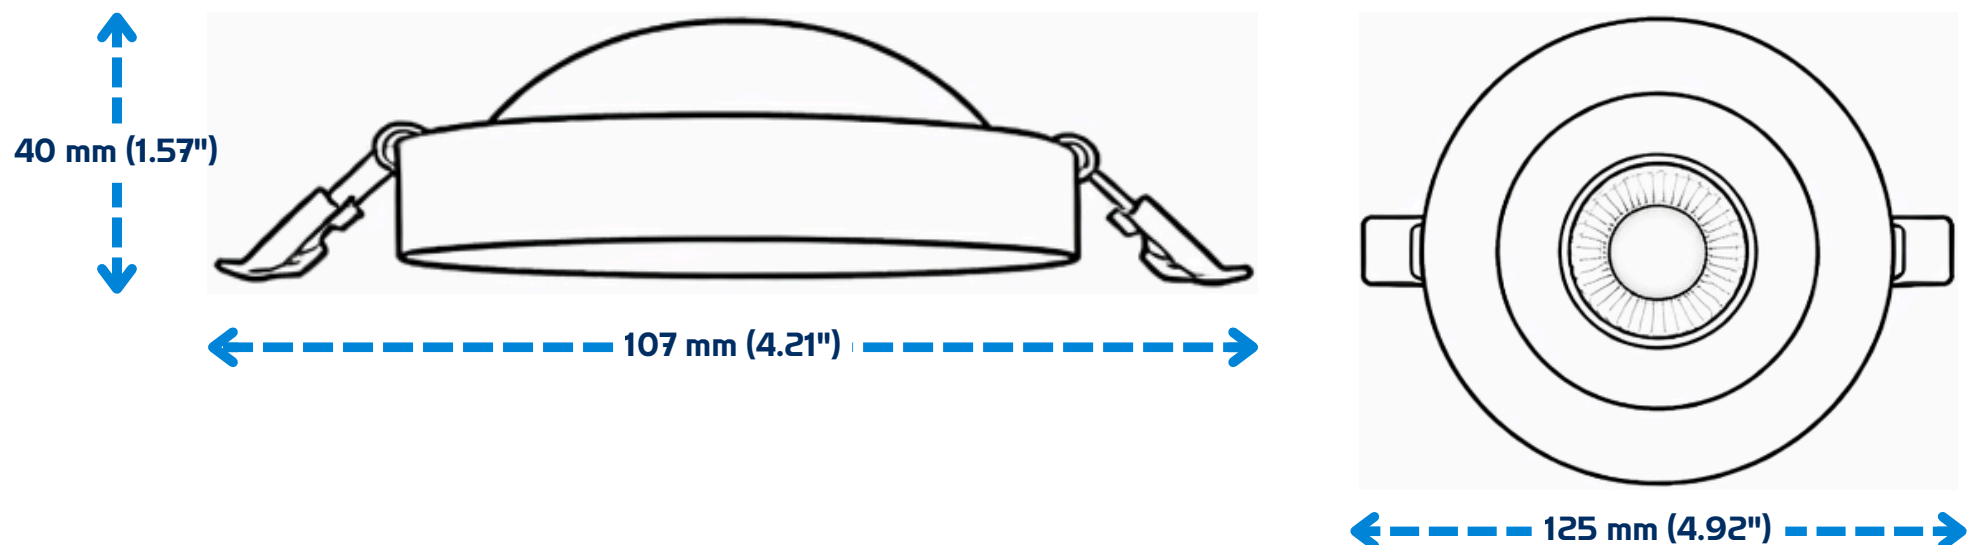

DIMENSIONS: