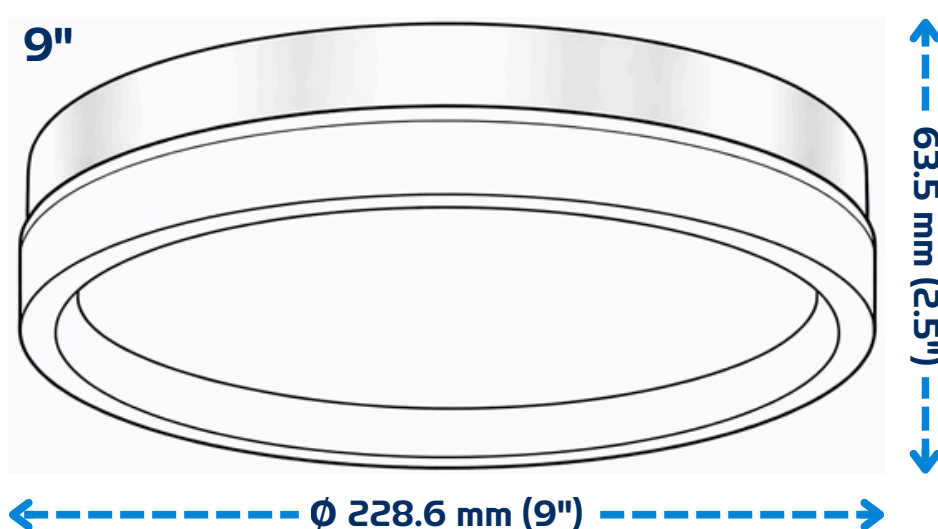

DIMENSIONS: