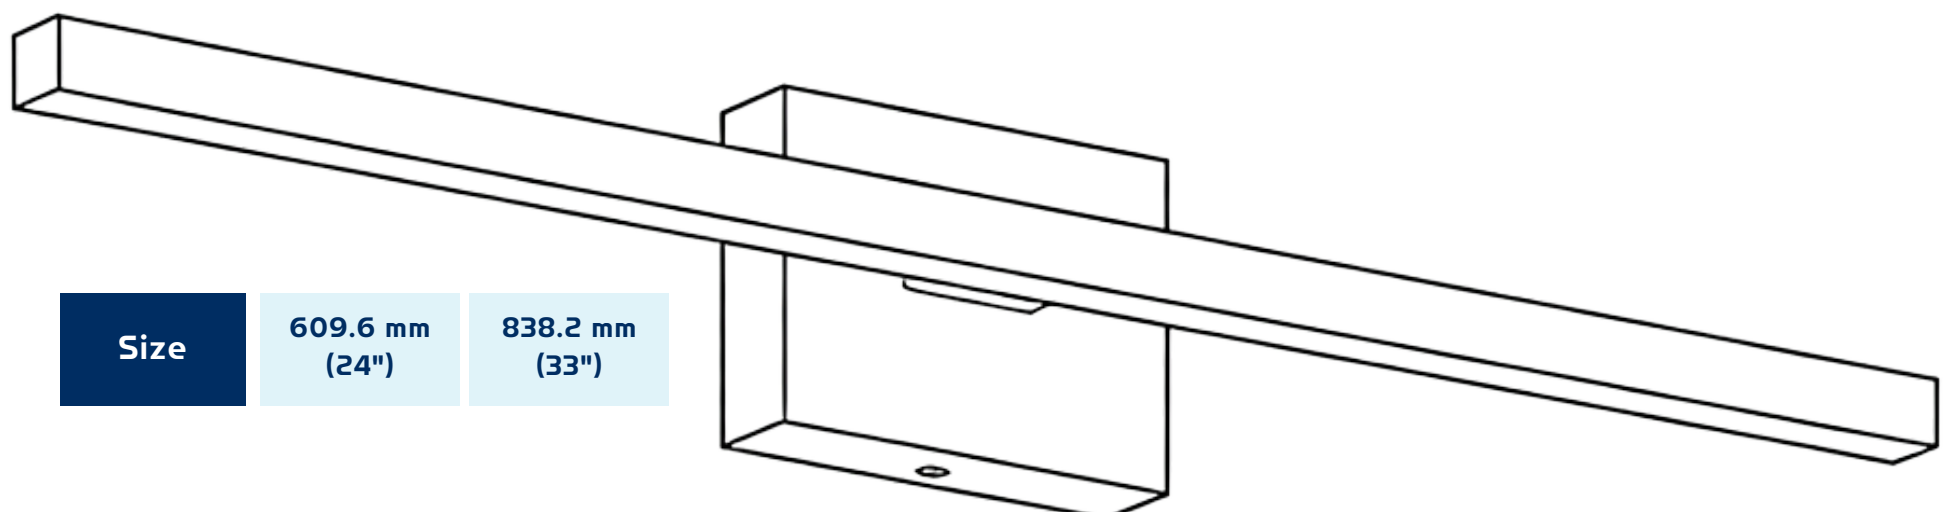

DIMENSIONS:

Size

609.6 mm
(24")

838.2 mm
(33")

CONFIGURATION:

MODEL	POWER	OPTICS	CCT	CRI	DRIVER	ACCESSORIES	COLOR
OBS24 24 Inches	14W	120D 120°	3CCT 30K ~ 50K	8 80	12RE 120 VAC Dimmable TRIAC	N/A	W White
OBS33 33 Inches	18W				27RE 100 ~ 277 VAC Dimmable. 0 ~ 10 V		B Black
					27RE 120 ~ 277 VAC Dimmable. 0 ~ 10 V		** Other Options On Request