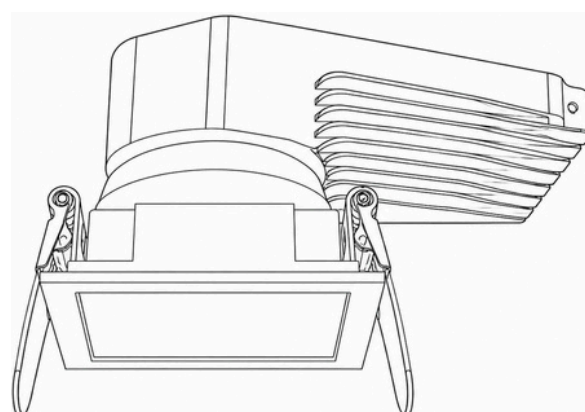

DIMENSIONS:

ROUND

Length: 3.25"
Cut-out: 3.25"
Cut-in: 2.75"

SQUARE

Length: 3.25"
Cut-out: 3.25"
Cut-in: 2.50"

CONFIGURATION:

MODEL	POWER	OPTICS	CCT	CRI	DRIVER	TRIM	REFLECTOR
LOT3M 3 Inches	12W	15D 15°	5CCT 27K ~ 50K	9 90	12RE 120 VAC Dimmable TRIAC	RTW Round Trim White	RWRF Round Reflector White
		24D 24°	27K 2700K			RTB Round Trim Black	RBRF Round Reflector Black
		36D 36°	30K 3000K			STW Square Trim White	RPWRF Round Pin-Hole Reflector White
		55D 55°	40K 4000K			STB Square Trim Black	RPBRF Round Pin-Hole Reflector Black
		50K 5000K	2STW 2 Heads Square Trim White			RSPWRF Round Spot Pin- Hole Reflector White	
		DTW 18K ~ 22K	2STB 2 Heads Square Trim Black			RSPBRF Round Spot Pin- Hole Reflector Black	
						RWWWRF Round Wall Washer Reflector White	
						RWWBRF Round Wall Washer Reflector Black	
						SWRF Square Reflector White	
						SBRF Square Reflector Black	