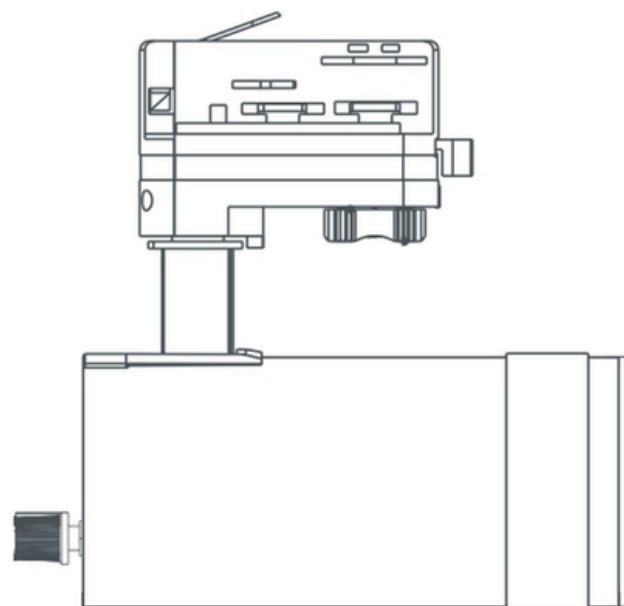

DIMENSIONS:

MODEL	
Diameter (Ø)	Ø50 mm (1.97")
H (Height)	150 mm (5.91")
L (Length)	213.5 mm (8.41")

CONFIGURATION:

MODEL	POWER	OPTICS	CCT	CRI	DRIVER	ACCESSORIES	COLOR
TRK01	10W	15D 15°	30K 3000K	9 90	12RE 120 VAC Dimmable TRIAC	N/A	W White
		24D 24°	40K 4000K				B Black
		36D 36°	50K 5000K				** Other Options On Request
		45D 45°					
		60D 60°					