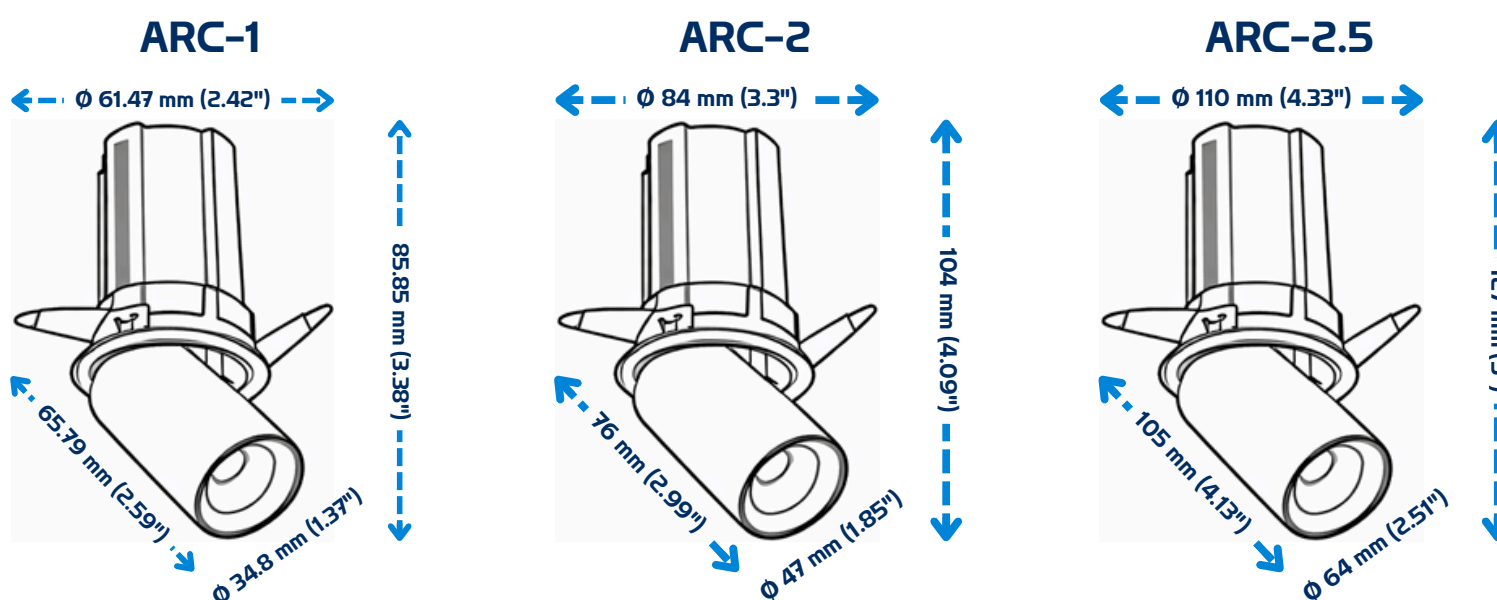

DIMENSIONS: