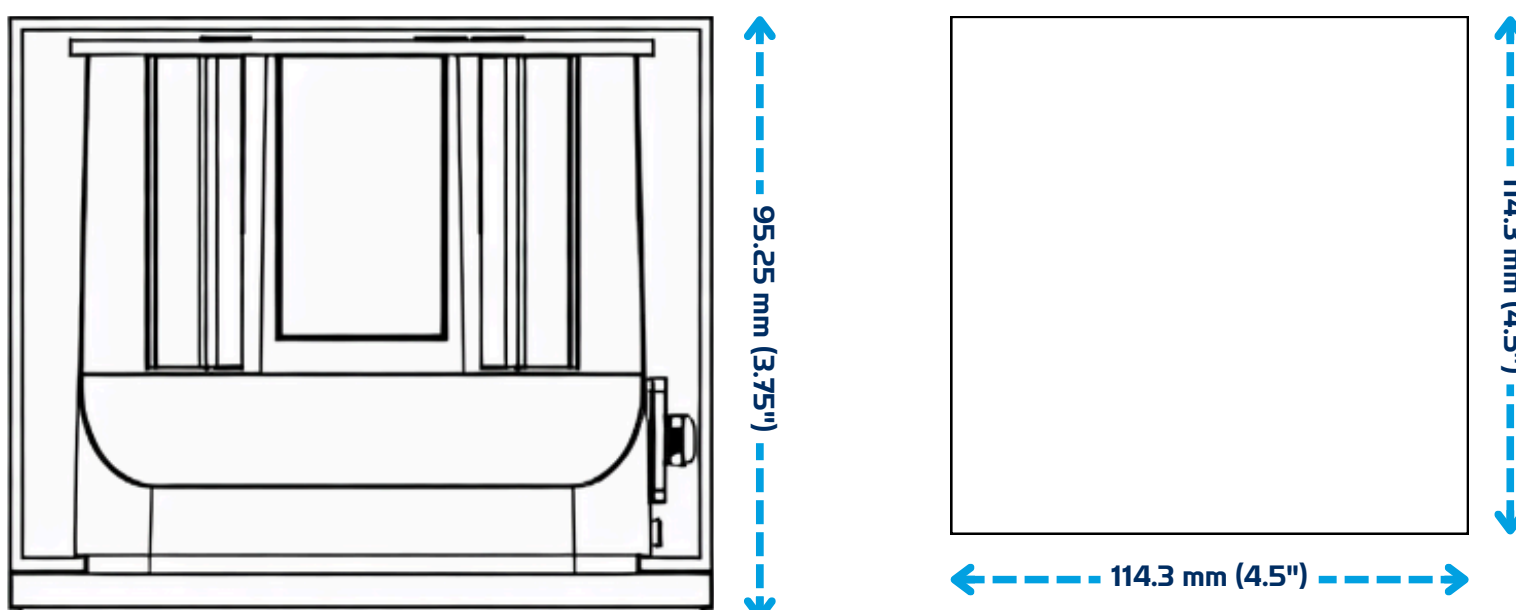

DIMENSIONS: