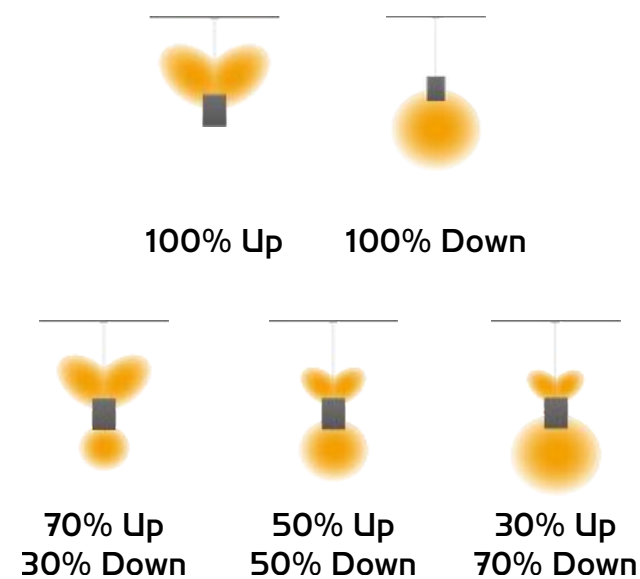

ZETA Series

TECHNICAL INFORMATION:

Voltage Range	120 VAC | 100 ~ 277 VAC
Power Factor	≥ 0.90
Luminous Flux	≥ 1600 lm ~ 2300 lm
Efficiency	≥ 100 lm/W ~ 200 lm/W
Dimming	TRIAC | Dimmable. 0 ~ 10 V
Lifetime	≥ 50 000 Hours
Mounting	Surface | Pendant | Recessed

DIMENSIONS:

OPTICS: