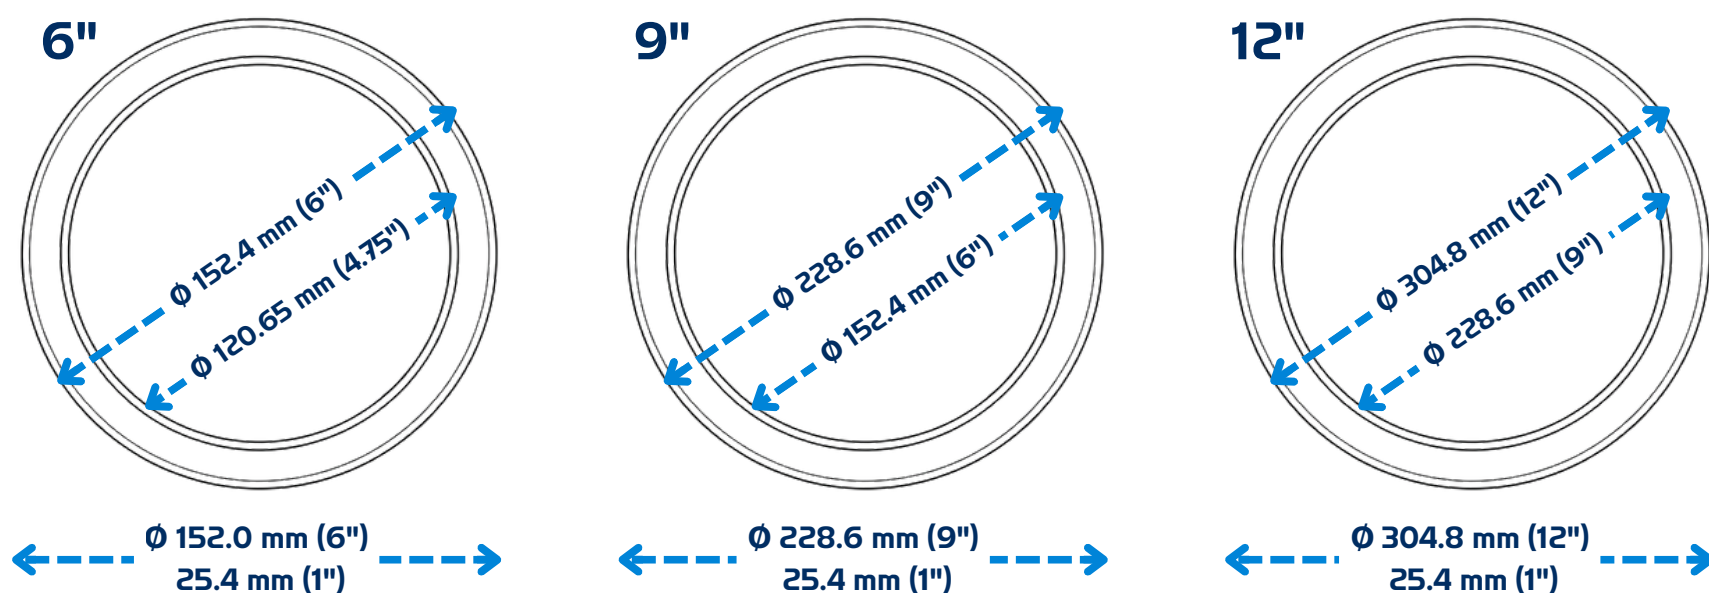

DIMENSIONS:

CONFIGURATION:

MODEL	POWER	OPTICS	CCT	CRI	DRIVER	ACCESSORIES	COLOR
SRF6 6 Inches	10W	120D 120°	3CCT 30K ~ 50K	8 80	12RE 120 VAC Dimmable TRIAC	EB Emergency Battery	W White
SRF9 9 Inches	18W					N/A	B Black
SRF12 12 Inches	22W						** Other Options On Request