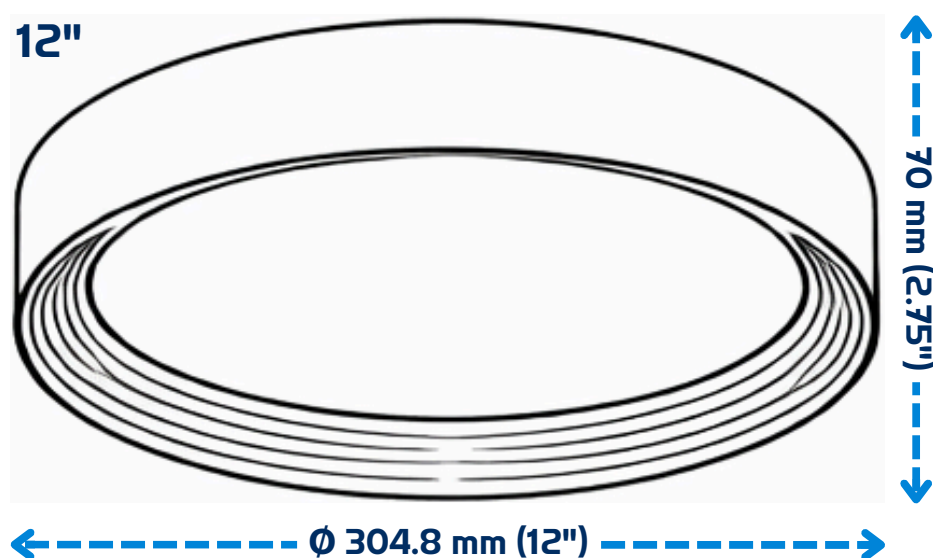

MOCCA Series

TECHNICAL INFORMATION:

Voltage Range	120 VAC
Power Factor	≥ 0.90
Luminous Flux	≥ 1500 lm ~ 2400 lm
Efficiency	≥ 65 lm/W ~ 80 lm/W
Dimming	TRIAC
Lifetime	≥ 50 000 Hours
Mounting	Surface

DIMENSIONS: