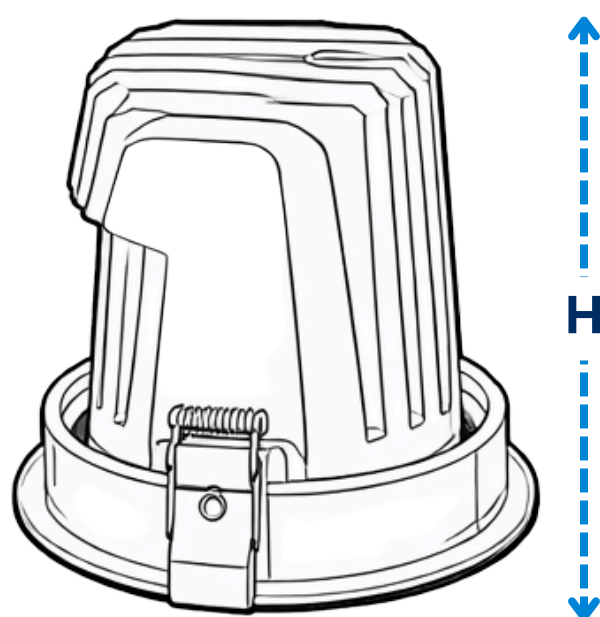

DIMENSIONS:

ELA-3	Ø: 85 mm (3.35") H: 80 mm (3.15")
ELA-4	Ø: 108 mm (4.25") H: 104 mm (4.1")

CONFIGURATION:

MODEL	POWER	OPTICS	CCT	CRI	DRIVER	ACCESSORIES	COLOR
ELA-3	10W	15D 15°	27K 2700K	8 80	12RE 120 VAC Dimmable TRIAC	MPR-234 Mounting Plate	W White
ELA-4	20W	24D 24°	30K 3000K	9 90	27RE 100 ~ 277 VAC Dimmable. 0 ~ 10 V	N/A	B Black
		38D 38°	40K 4000K		27RE 120 ~ 277 VAC Dimmable. 0 ~ 10 V		** Other Options On Request