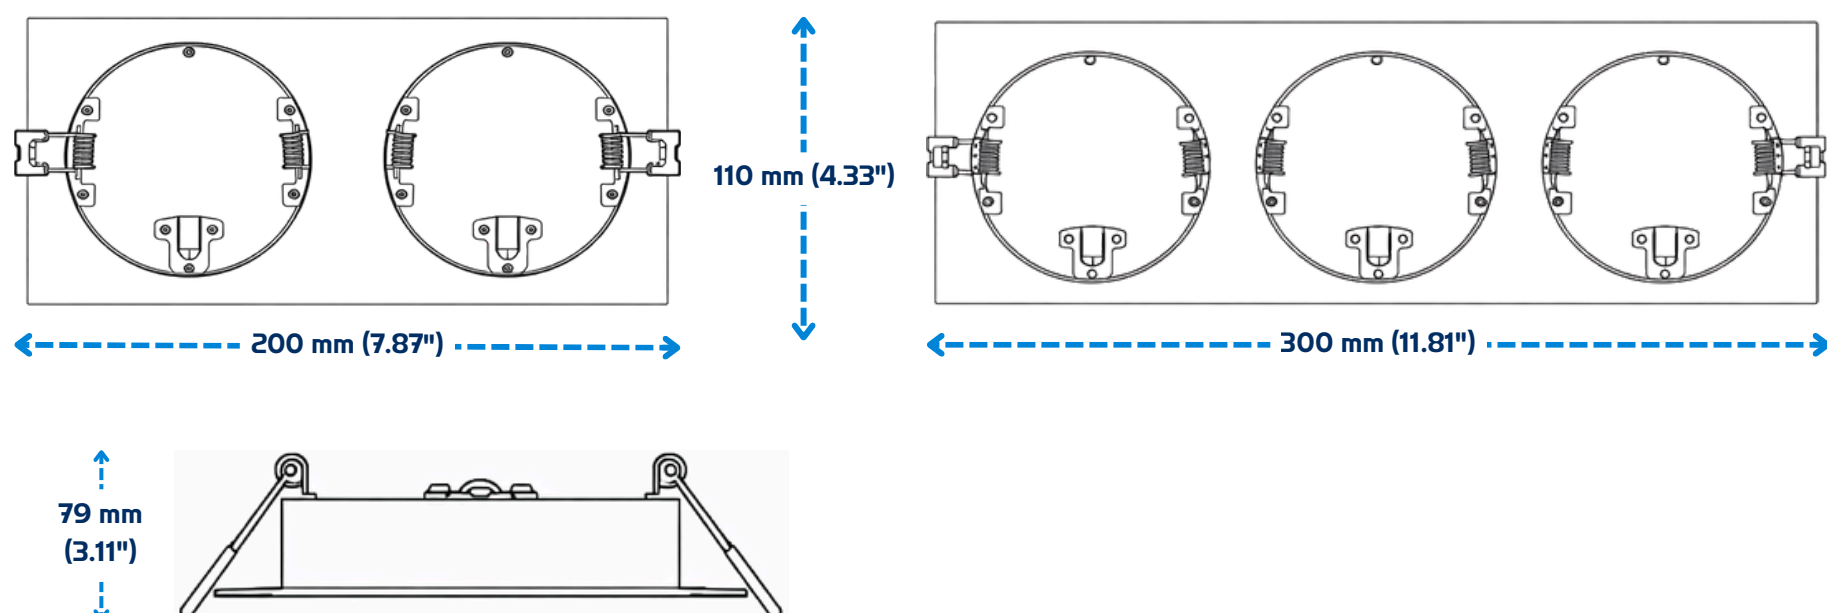

DIMENSIONS: