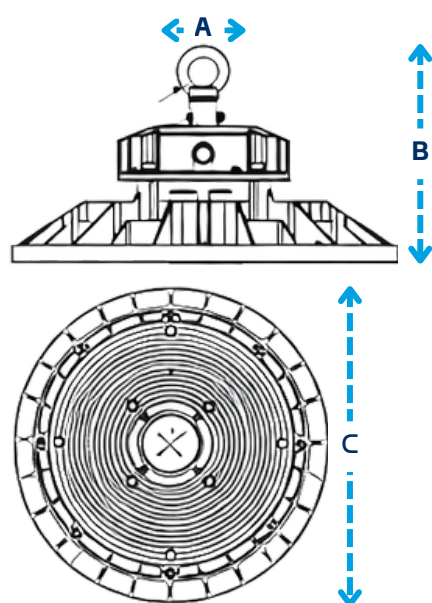

DIMENSIONS:

100W ~ 120W	A	B	C
Inches	Ø 0.98"	6.53"	Ø 9.84"
MM	Ø 24.89 mm	165.86 mm	Ø 249.94 mm

150W	A	B	C
Inches	Ø 0.98"	6.73"	Ø 10.27"
MM	Ø 24.89 mm	170.94 mm	Ø 260.86 mm

200W	A	B	C
Inches	Ø 0.98"	6.77"	Ø 11.85"
MM	Ø 24.89 mm	171.96 mm	Ø 300.99 mm