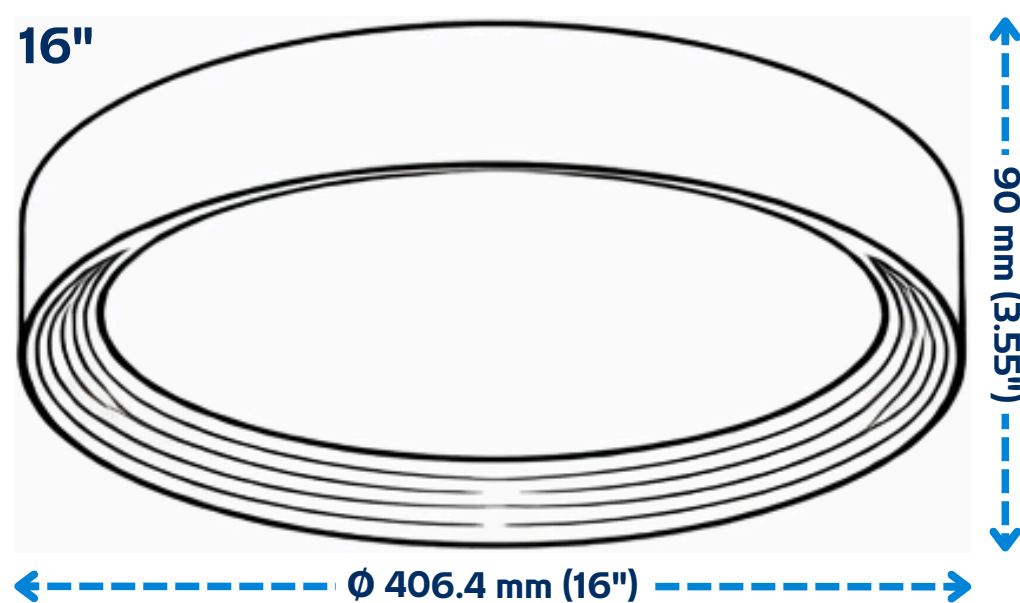

OAK Series

TECHNICAL INFORMATION:

Voltage Range	120 VAC
Power Factor	≥ 0.90
Luminous Flux	≥ 1200 lm
Efficiency	≥ 40 lm/W
Dimming	TRIAC
Lifetime	$\geq 50\ 000$ Hours
Mounting	Surface

DIMENSIONS:

CONFIGURATION: