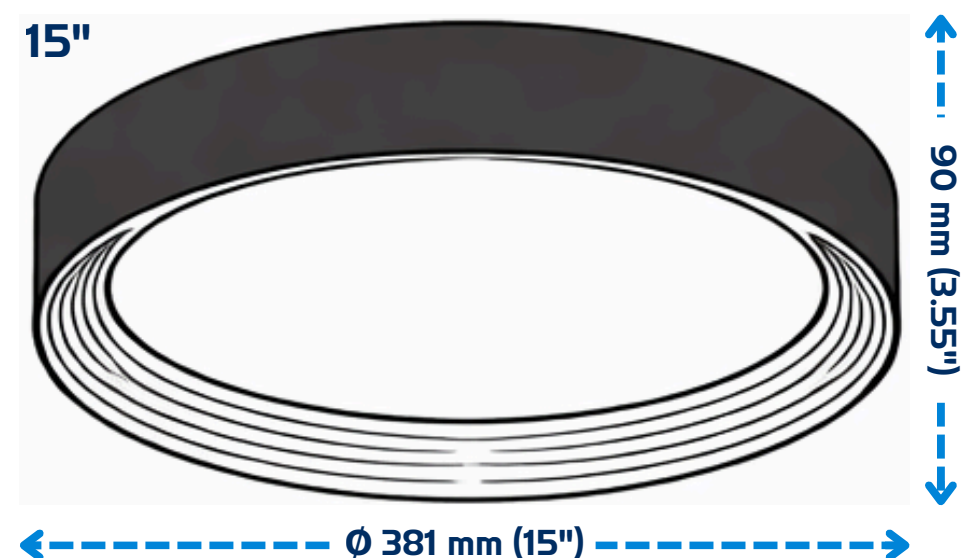

MOCCA Series

TECHNICAL INFORMATION:

Voltage Range	120 VAC
Power Factor	≥ 0.90
Luminous Flux	≥ 1500 lm ~ 2400 lm
Efficiency	≥ 65 lm/W ~ 80 lm/W
Dimming	TRIAC
Lifetime	≥ 50 000 Hours
Mounting	Surface

DIMENSIONS: