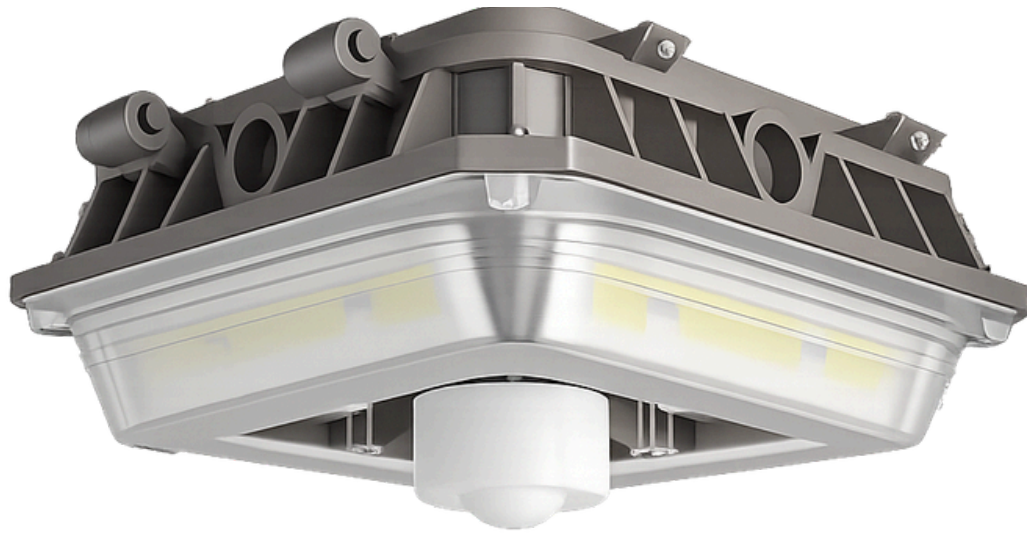

GARAGE SQUARE 2 Series

TECHNICAL INFORMATION:

Voltage Range	100 ~ 277 VAC
Power Factor	≥ 0.90
Luminous Flux	≥ 9400 lm
Efficiency	≥ 150 lm/W ~ 300 lm/W
Dimming	Dimmable. 0 ~ 10 V
Lifetime	≥ 50 000 Hours
Mounting	Surface I Pendant