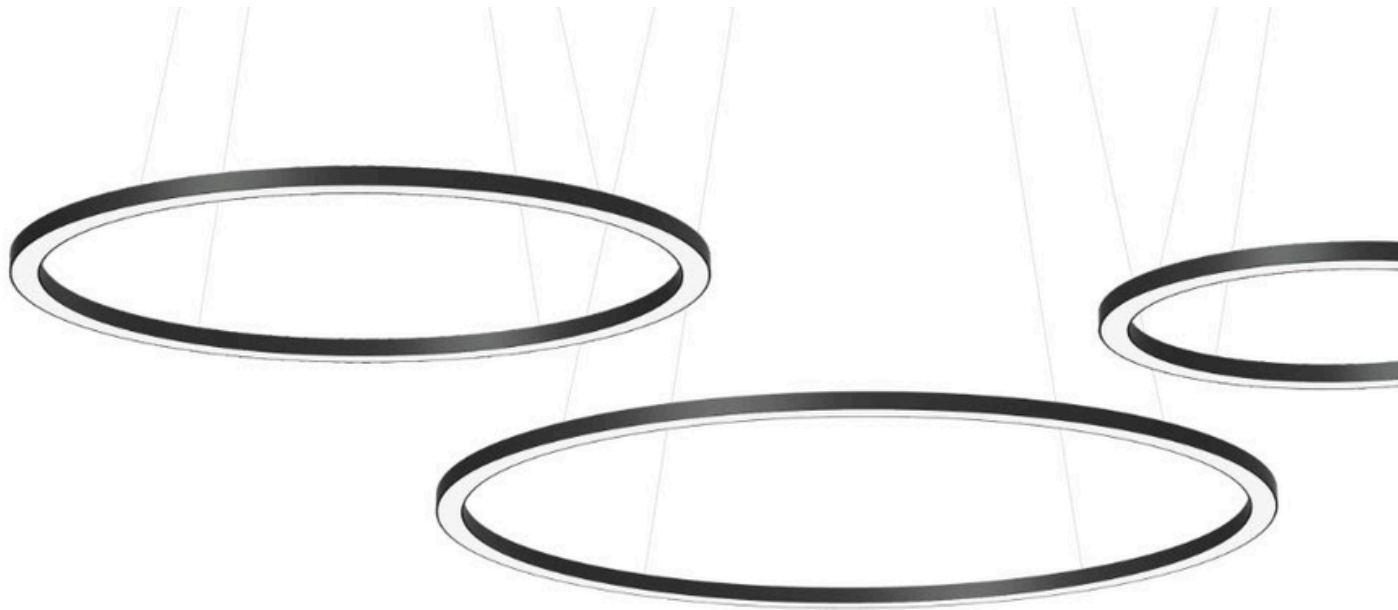

RING D Series

TECHNICAL INFORMATION:

Voltage Range	120 VAC | 100 ~ 277 VAC
Power Factor	≥ 0.90
Luminous Flux	≥ 2640 lm ~ 7920 lm
Efficiency	≥ 110 lm/W
Dimming	Dimmable. 0 ~ 10 V
Lifetime	≥ 50 000 Hours
Mounting	Pendant | Surface

DIMENSIONS:

WIDTH	DIAMETER	W	LM/W	LM
40.64 mm 1.6"	Ø 610 mm (24")	24	≥ 110	2 640
	Ø 813 mm (32")	32		3 520
	Ø 1020 mm (40")	40		4 400
	Ø 1200 mm (47")	48		5 280
	Ø 1500 mm (59")	60		6 600
	Ø 1805 mm (71")	72		7 920