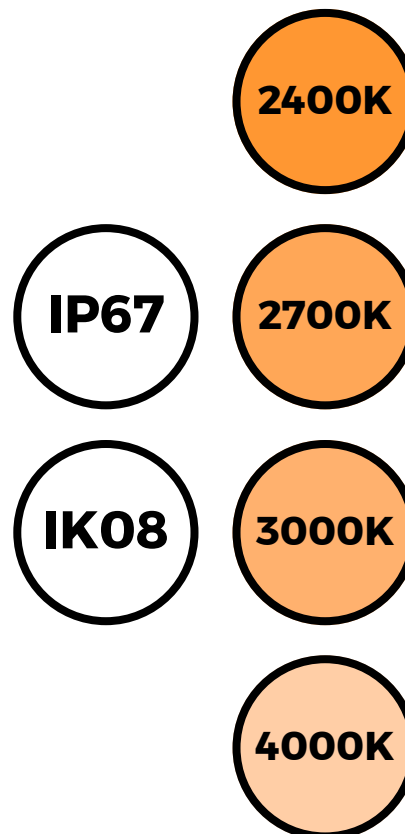

MOV-NMS1217