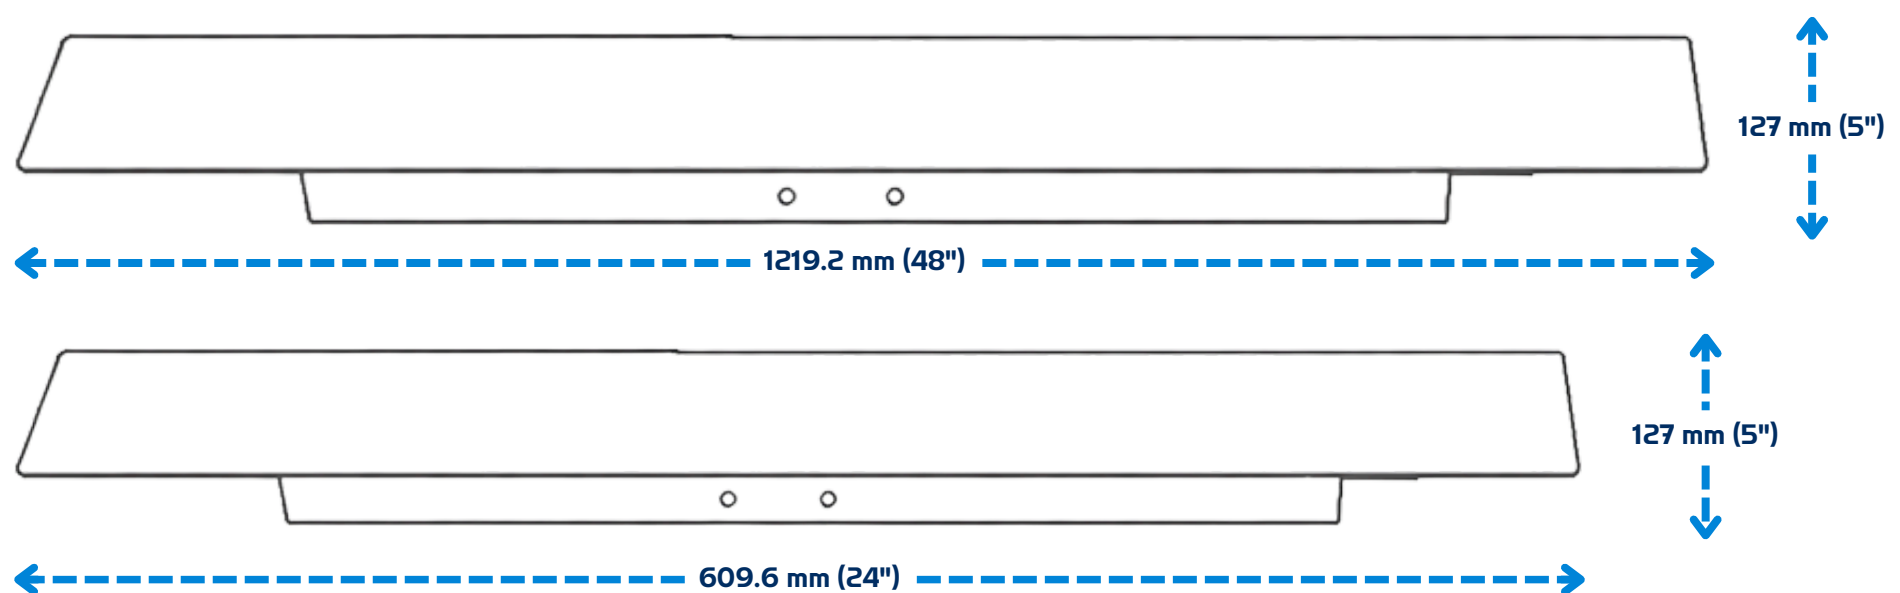

DIMENSIONS: