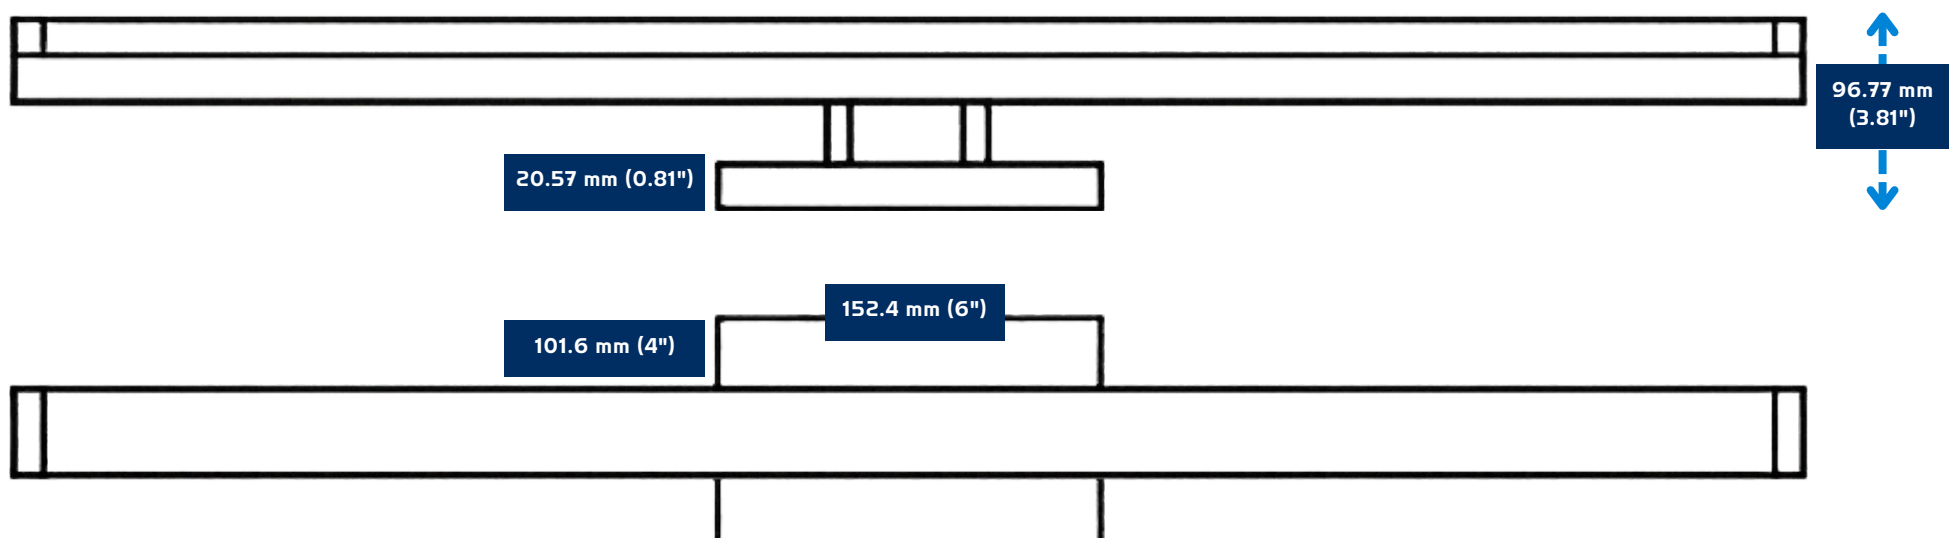

DIMENSIONS: