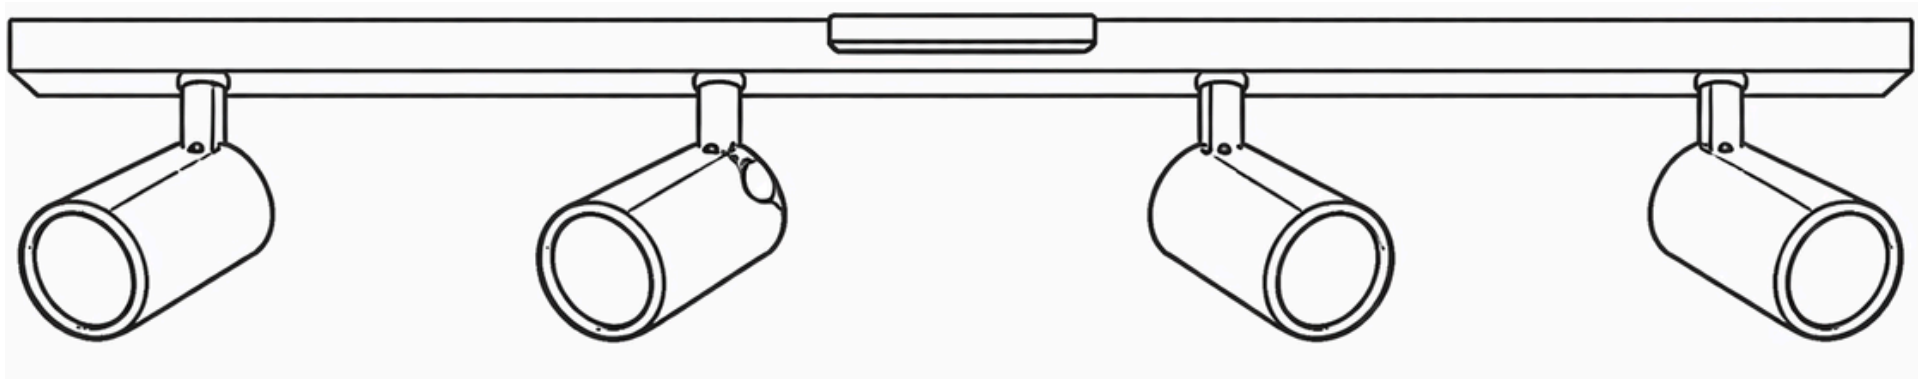

DIMENSIONS:

←----- 1220 mm (48.03") ----->