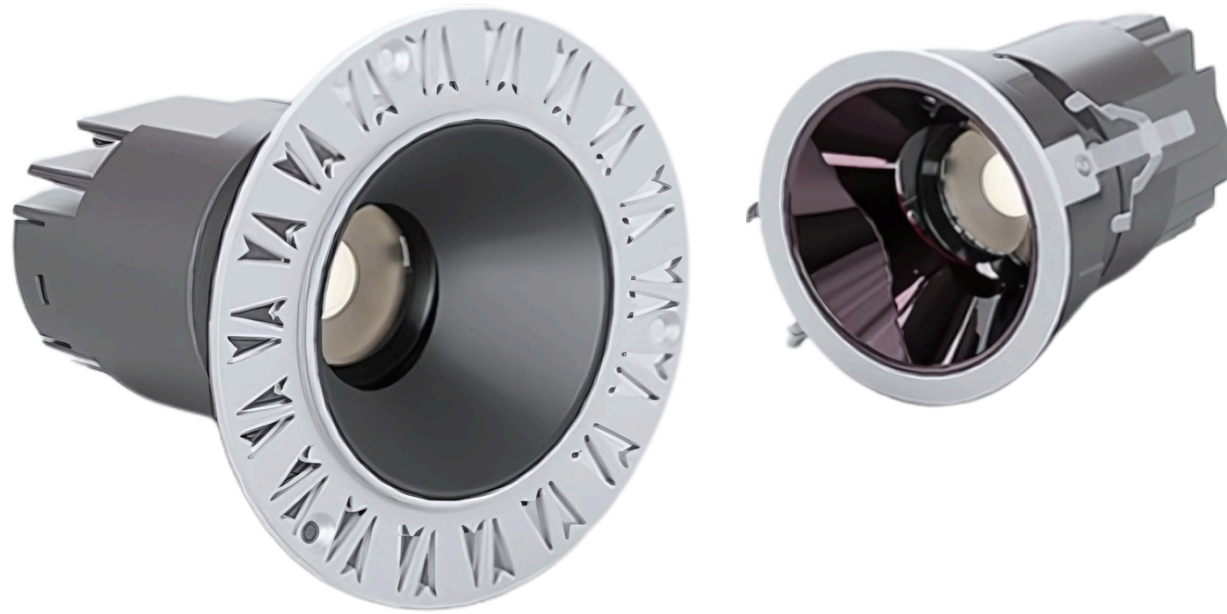

LOTUS R Series