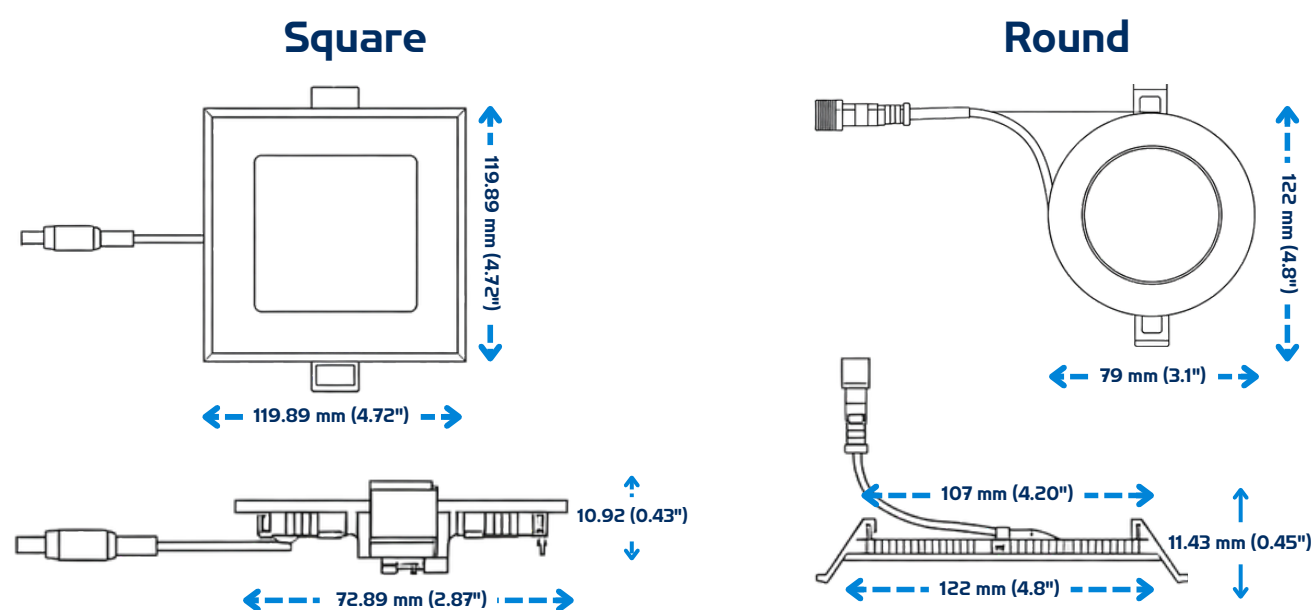

DIMENSIONS: