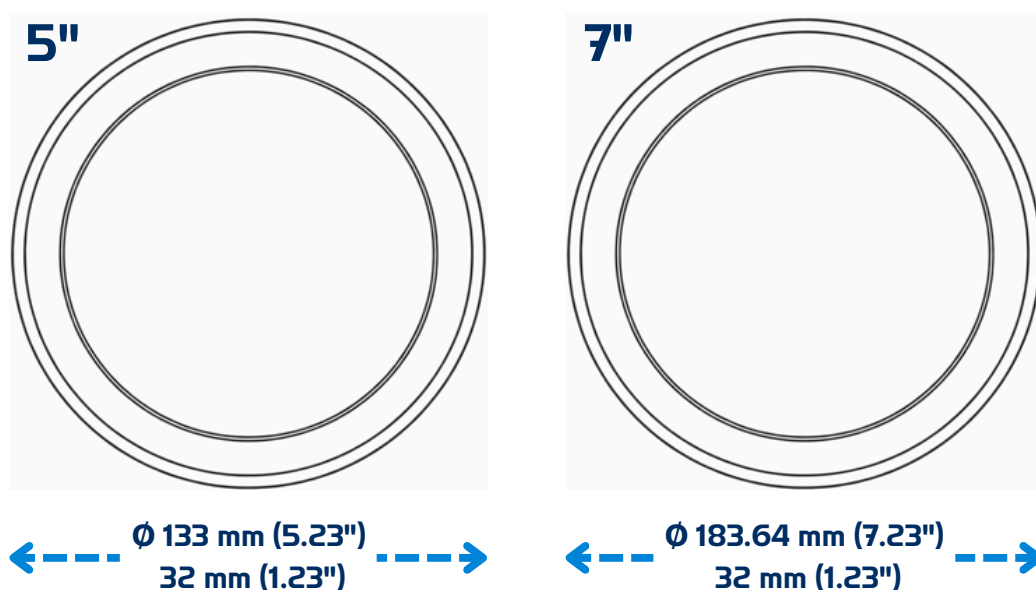

DIMENSIONS:

CONFIGURATION:

MODEL	POWER	OPTICS	CCT	CRI	DRIVER	ACCESSORIES	COLOR
NVA5 5 Inches	10W	120D 120°	5CCT 27K ~ 50K	8 80	12RE 120 VAC Dimmable TRIAC	N/A	W White
NVA7 7 Inches	15W						B Black
							** Other Options On Request